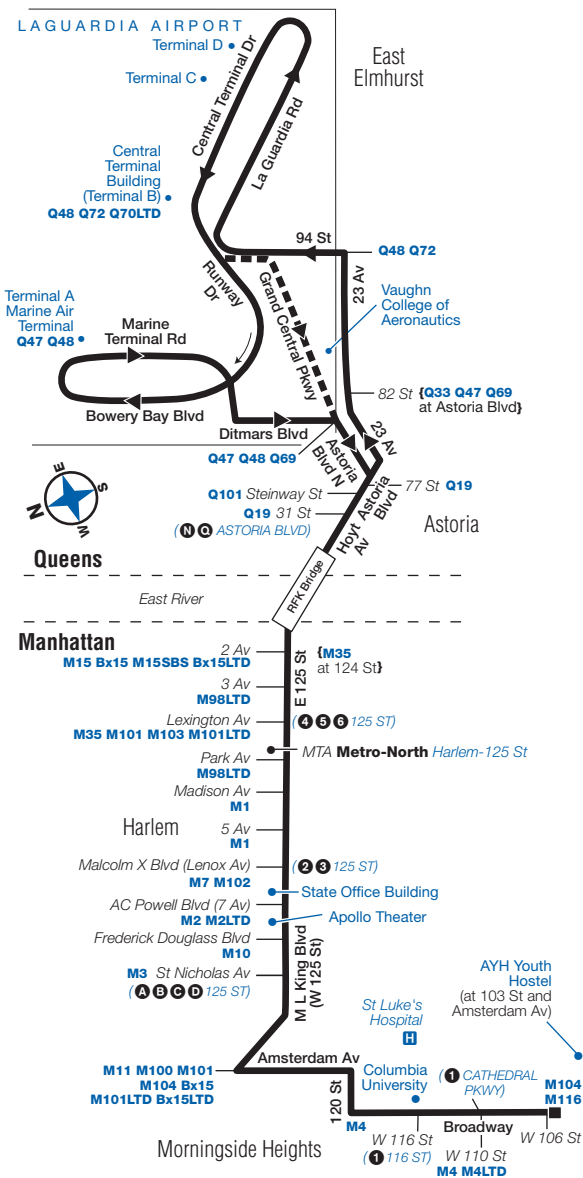

ma060a13204_cs

M60 MAP LEGEND

Local/Limited/SBS Bus Transfers: shown in bold blue type.

Terminal

12 AM to 6 AM
Service Westbound

(**5** STATION NAME)

Subway Connection

Point of Interest